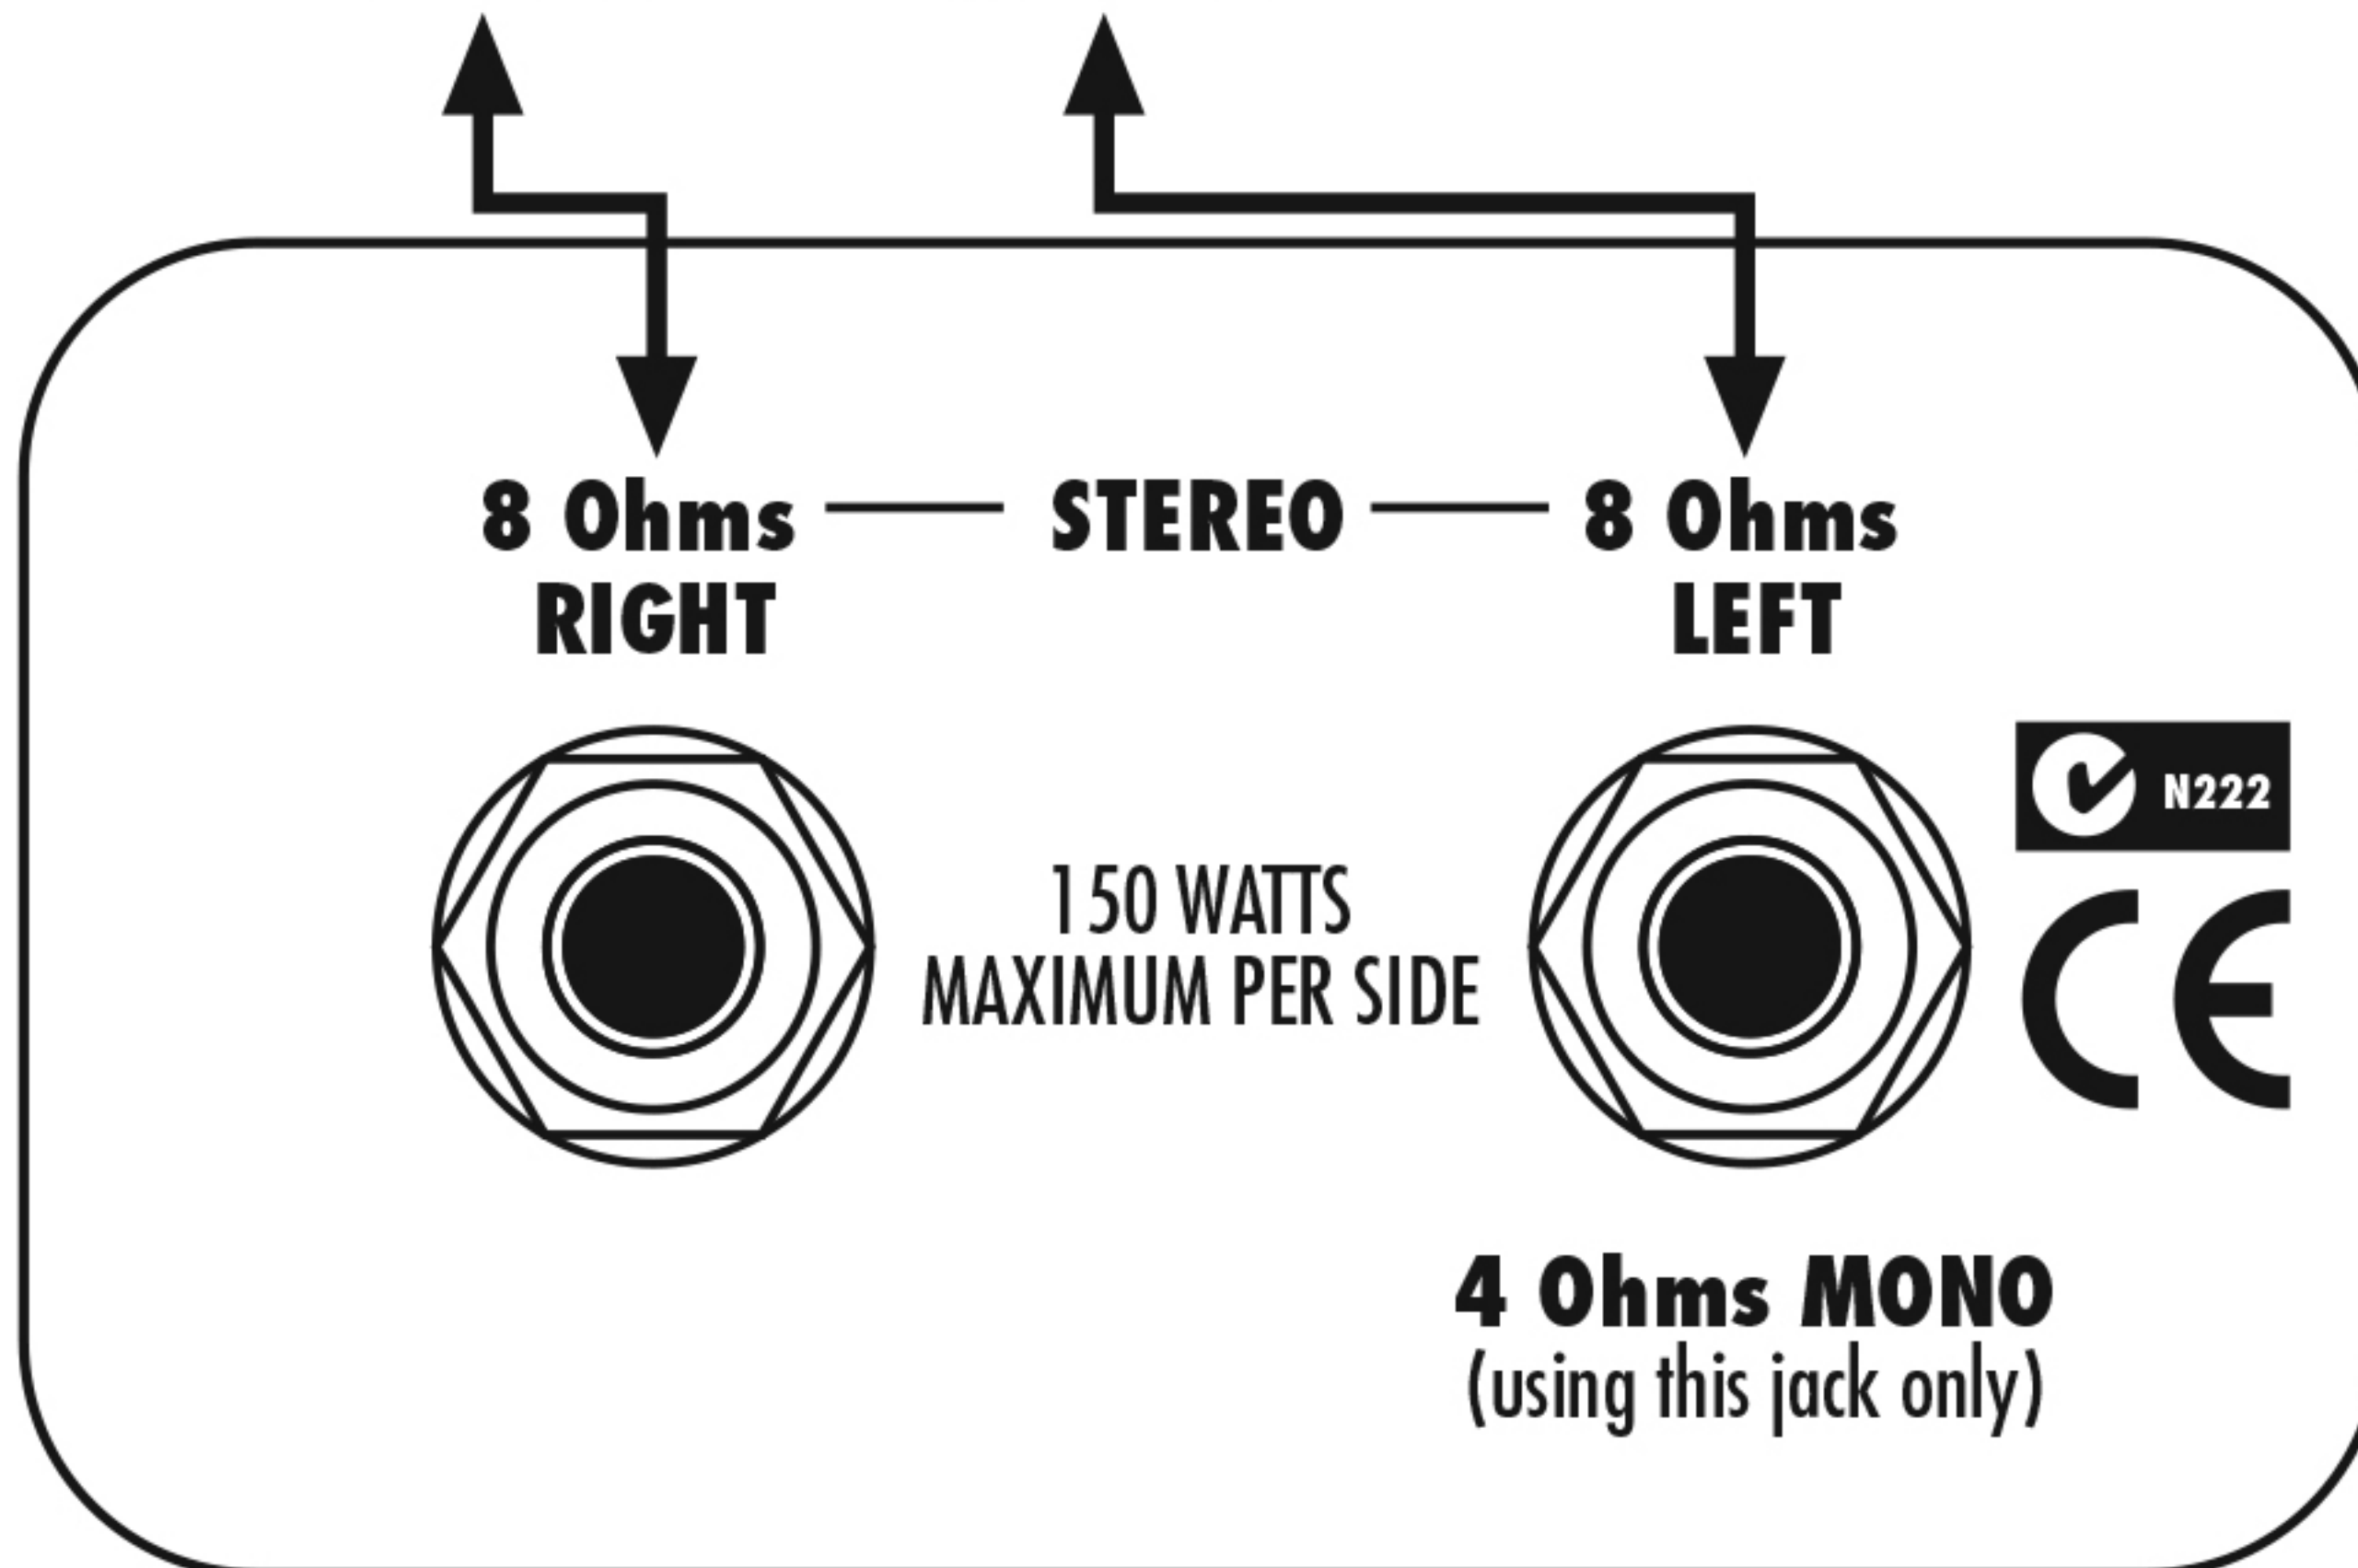

BASIC 8 OHM STEREO CONNECTION DIAGRAM

SPEAKER OUTPUTS - CLASS 2 WIRING

**RIGHT
8 OHMS**

**LEFT
8 OHMS**

SPIDER 412 CABINET

BASIC 4 OHM MONO CONNECTION DIAGRAM

SPEAKER OUTPUTS - CLASS 2 WIRING

4 OHMS MINIMUM